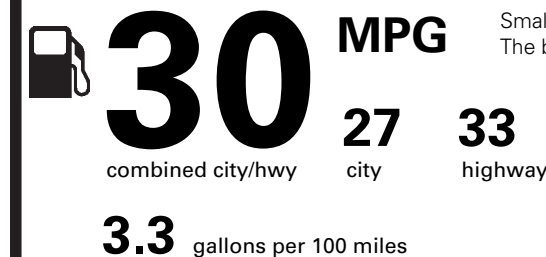

695.00

NO CHARGE

PRICE INFORMATION

BASE PRICE	\$27,105.00
TOTAL OPTIONS/OTHER	695.00
TOTAL VEHICLE & OPTIONS/OTHER	27,800.00
DESTINATION & DELIVERY	1,245.00

EPA DOT Fuel Economy and Environment

Gasoline Vehicle

Fuel Economy

Small SUVs range from 16 to 120 MPG. The best vehicle rates 136 MPGe.

You save
\$750

in fuel costs over 5 years compared to the average new vehicle.

Annual fuel cost

\$1,350

Fuel Economy & Greenhouse Gas Rating (tailpipe only) **Smog Rating** (tailpipe only)